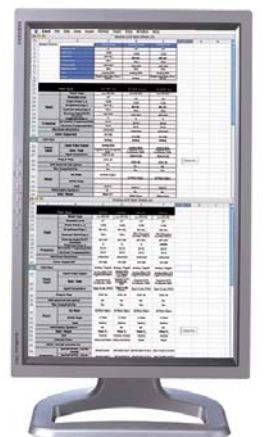

Large Format for Desktop

SM203B, SM204B, SM214T, SM244T

The professional choice for intensive users

Samsung's large format PC monitors provide an effective working environment for professionals who need that little bit more space to see the bigger picture. Offering large high resolution screens which provide multi-document viewing.

- Innovative space-saving narrow bezel design
- Choice of screen sizes (20" or 21") to suit your needs
- Pivoting display for comfortable and easy viewing
- Ideal for document or graphic intensive work eg. CAD/CAM, graphic/web designer, engineering, etc.
- Flexibility of dual inputs to accommodate either an analogue or digital signal